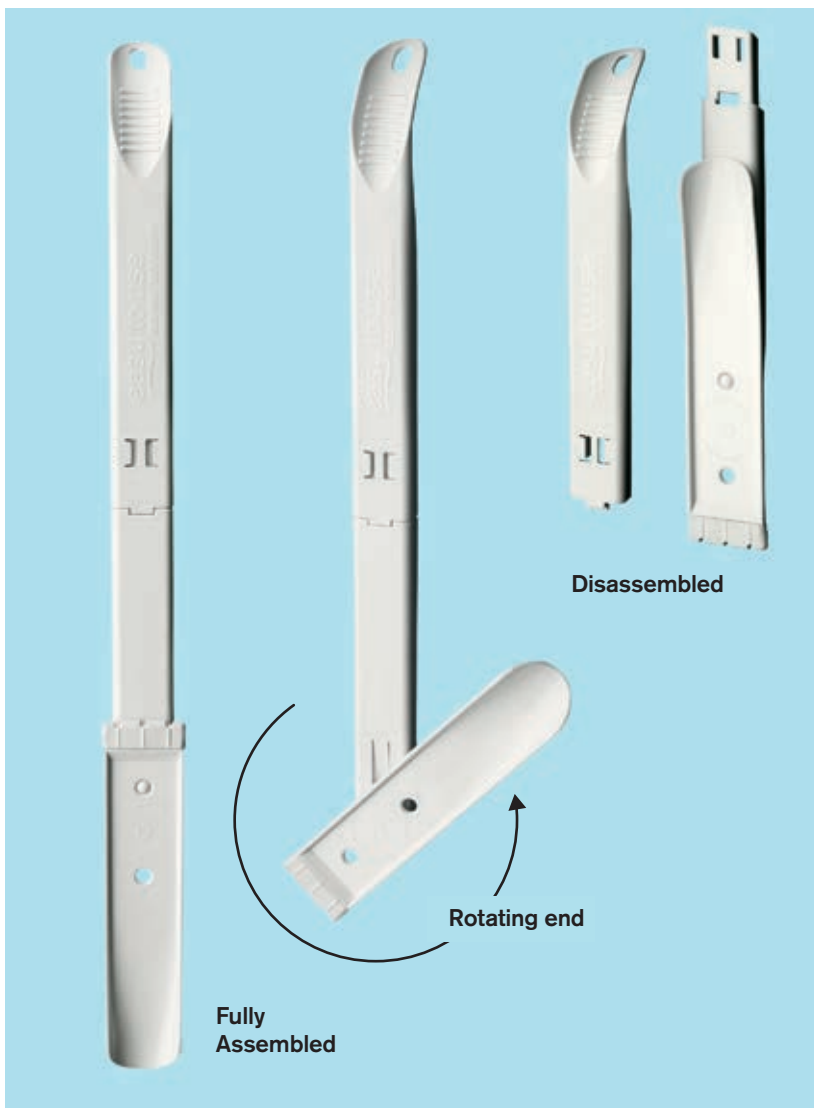

easy to use

Shoe Horn & Sock Remover

easyTM
TO USE PRODUCTS

Shoe Horn & Sock Remover

This tool helps those who have difficulty removing socks and shoes. Strong and durable, this simple design can last for years of daily use.

- The long 28" handle enables the tool to be used when standing
- Design allows for instant assembly and disassembly (which makes the shoe horn great for traveling).
- No other tool combines a long-handled shoe horn along with a convenient sock removal system

 VISIT www.easytouseproducts.com
TO WATCH A DEMONSTRATION VIDEO

easyTM
TO USE PRODUCTS

Phone: (800) 975-5301
Fax: (801) 782-0174
info@easytouseproducts.com

Product Features

- **Extra-long 28" handle**, ribbed thumb grips, ergonomic hand contour
- **Sock remover** gently pushes off any sock with ease.
- **Weak hands can use the aid** with ease
- **Durable ABS plastic** is designed to be tough and practical.
- **Two tools in one**; ends rotate 360° so that it may be used as a shoe horn or sock remover.

Product Information

Color: Light Gray
Easy to Use™ Item #: 750
Retail Package Info: 5" x 20" x 1" [0.5 lbs]
Package Type: Polybag with header card
Case Specs: 20" x 15" x 10" [11 lbs]
Quantity/Case: 20