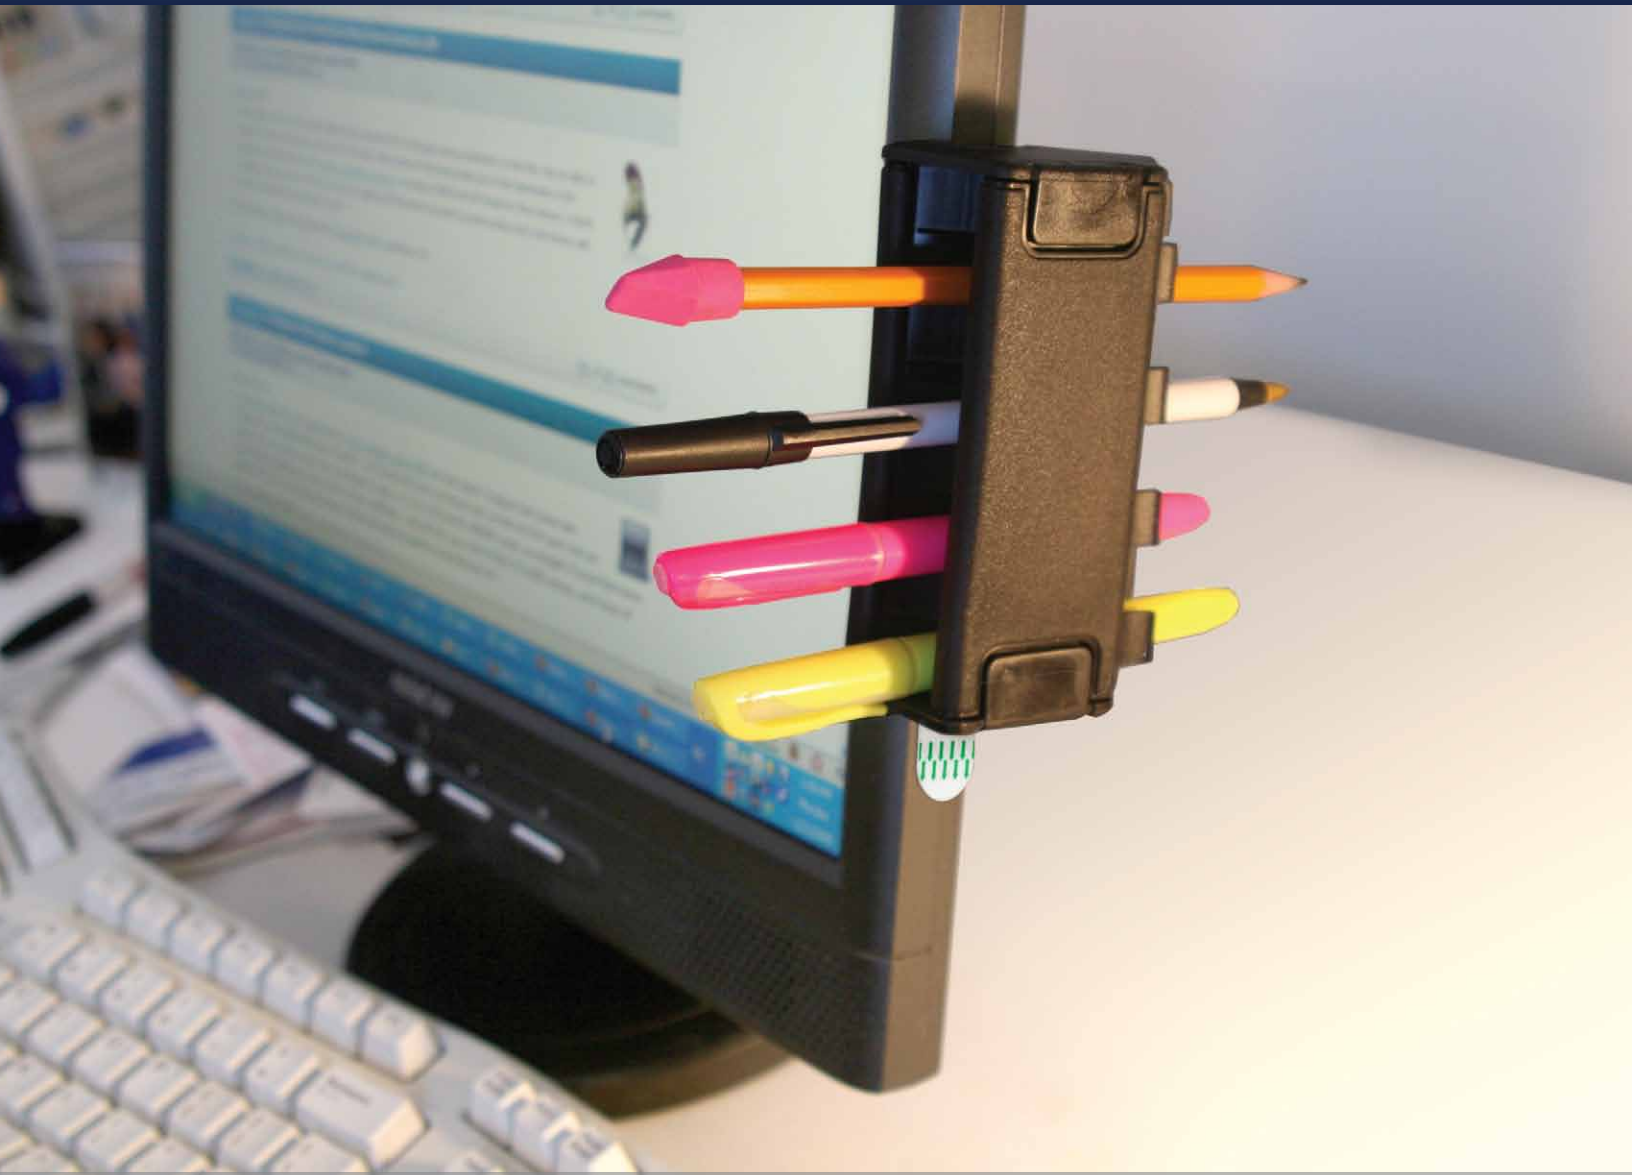

Pen Grip™

USE ANYWHERE!

easy™
TO USE PRODUCTS

TO DOWNLOAD PRODUCT INFORMATION, VISIT
www.EASYTOUSEPRODUCTS.com

Pen Grip **USE ANYWHERE!**

The Pen Grip comes with removable foam tape for attaching to
Desks, Monitors, Walls, Lockers, Mirrors, etc.

Customer Testimonials

"Simple design, easy to install...should have bought one years ago!"

— Customer (Central, MN)

"I put one in all our service vans. We never have to hunt for a pen."

— PJ, Electrician (Birmingham, AL)

Phone: (800) 975-5301
Fax: (801) 782-0174
info@easytouseproducts.com

1716 N 1900 W
Ogden, UT 84404

Product Features

- **Mounts in any position**, even upside down!
- **Removable adhesive tape** included
- **Gentle gripping fingers** never wear out
- **Ready-to-use**, in seconds

The Pen Grip also comes with visor clips which can attach to **Cars, Trucks, Taxis** and **other Vehicles**.

Product Information

Color: Black
Easy to Use™ Part #: 51836
Retail package info: 7.5" x 4.25" x 2.5" [0.175lbs]
Package type: Header card with hang tab
Case info: 15" x 8" x 10.5" [8 lbs]
Quantity/case: 34