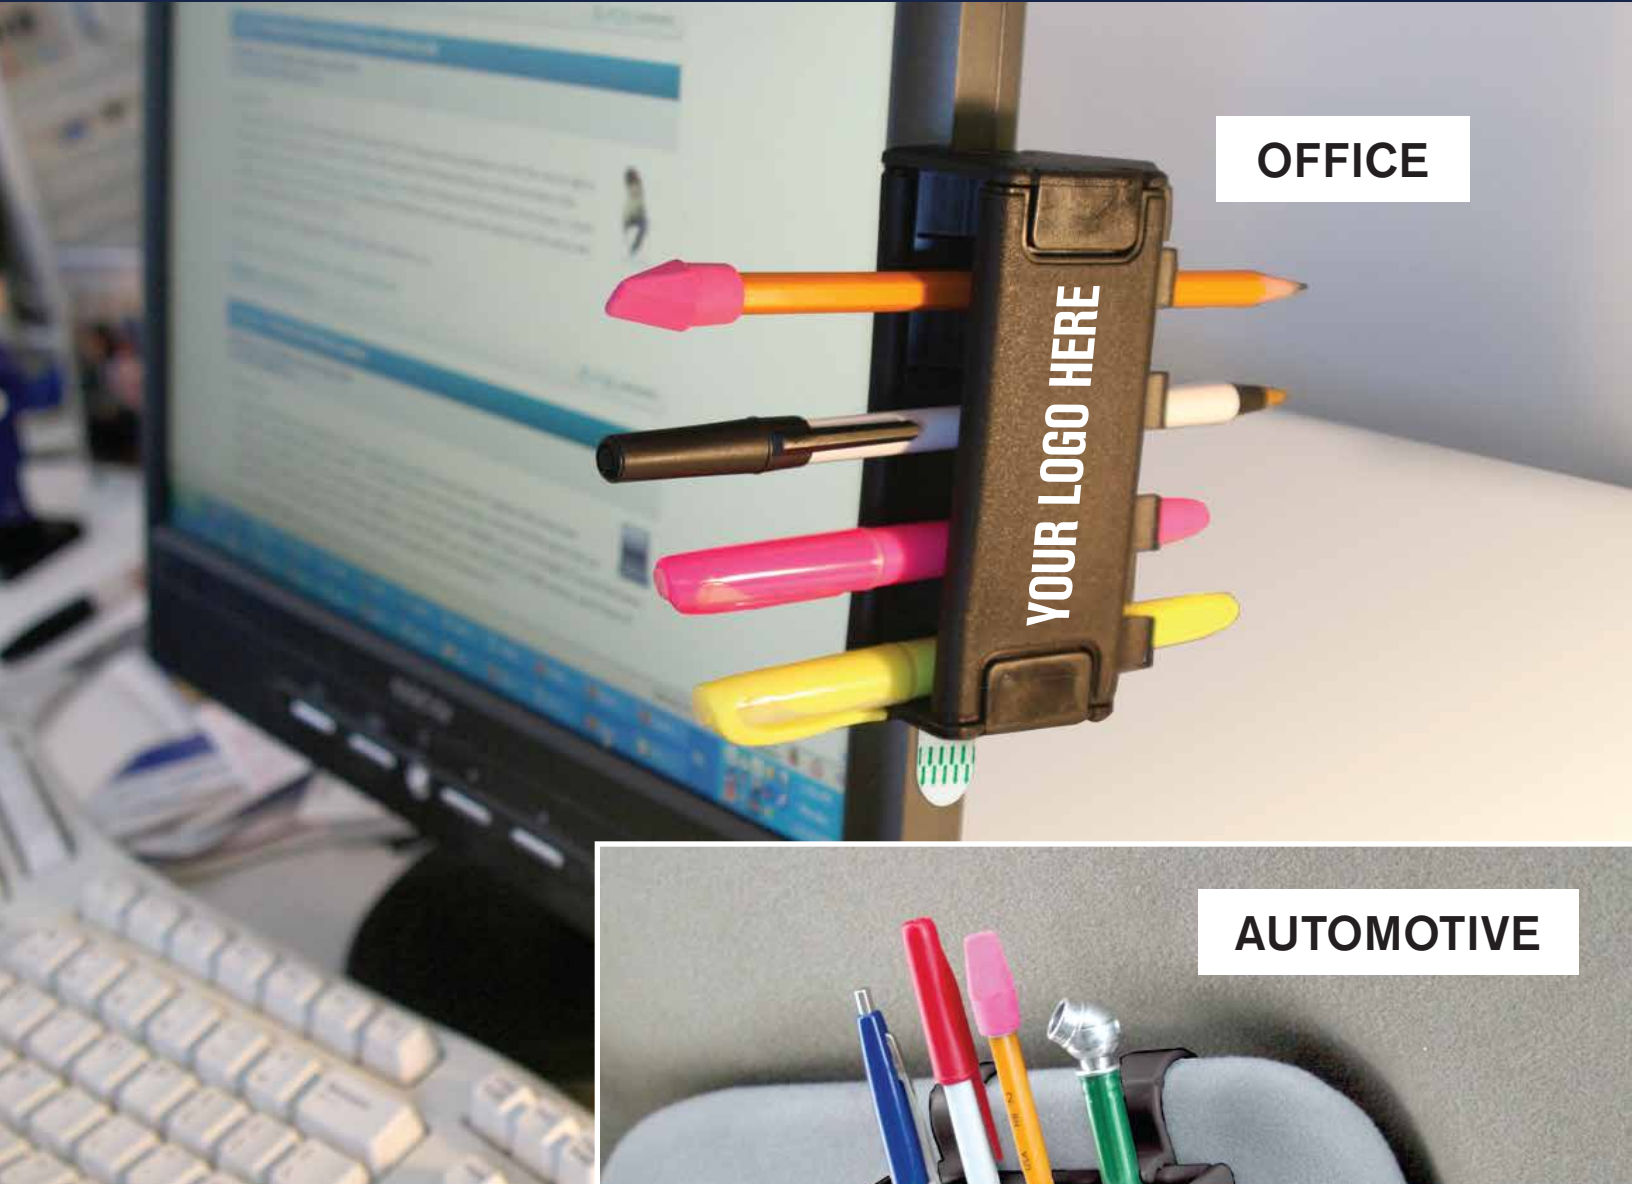

Pen Holder

USE ANYWHERE!

OFFICE

AUTOMOTIVE

Maximum
imprint dimensions
Width: 2 1/4" (2.25")
Height: 7 8" (.875")

Pen Holder USE ANYWHERE!

The pen holder comes with removable adhesive tape for attaching to **Desks, Monitors, Walls, Lockers, Mirrors, etc.**

Product Features

- **Mounts in any position**, even upside down!
- **Removable adhesive tape** included
- **Gentle gripping fingers** never wear out
- **Ready-to-use**, in seconds

The pen holder also comes with visor clips which can attach to **Cars, Trucks, Taxis** and **other Vehicles**.

Customer Testimonials

"Simple design, easy to install...should have bought one years ago!"

— Customer (Central, MN)

"I put one in all our service vans. We never have to hunt for a pen."

— PJ, Electrician (Birmingham, AL)